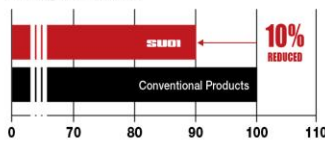

Four main grooves drain water efficiently to improve handling in wet conditions.

Rolling Resistance