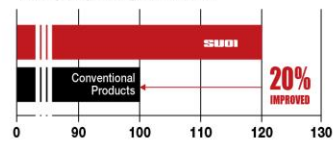

Tire Hydroplaning Resistance